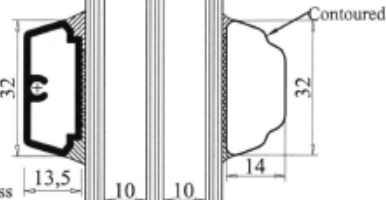

SP 3026/9

Duplex

SP 3026/9

Duplex

SP 4014

Cross bars
glued on glass

SP 4014

SP 4014

Cross bars
glued on glass

SP 4014

Contoured

4/18/4

4/10/4/10/4

PAVADINIMAS:

Internal grills;
duplex; cross bars
glued on glass

BRĖŽINIO NR.: IV68CORA/P02/234