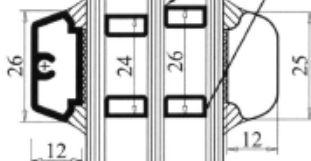

SP 3026/9

Duplex

SP 3026/9

Duplex

SP 4014

Cross bars
glued on glass

SP 4014

SP 4014

Cross bars
glued on glass

SP 4014

Contoured

4/18/4

4/10/4/10/4

PAVADINIMAS:

Internal grills;
duplex; cross bars
glued on glass

BRĖŽINIO NR.: IV68CORA/P02/234