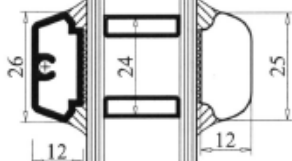

SP 3026/9

Duplex

SP 3026/9

Duplex

SP 4014

Cross bars
glued on glass

SP 4014

SP 4014

Cross bars
glued on glass

SP 4014

Contoured

4/18/4

4/10/4/10/4

PAVADINIMAS:

Internal grills;
duplex; cross bars
glued on glass

BRĖŽINIO NR.: IV68CORA/P02/234