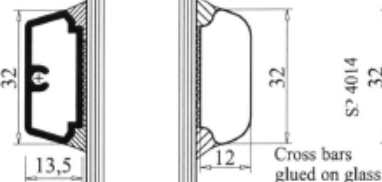

SP 3026/9

Duplex

SP 3026/9

Duplex

SP 4014

Cross bars
glued on glass

SP 4014

SP 4014

Cross bars
glued on glass

SP 4014

Contoured

4/18/4

4/10/4/10/4

PAVADINIMAS:

Internal grills;
duplex; cross bars
glued on glass

BRĖŽINIO NR.: IV68CORA/P02/234