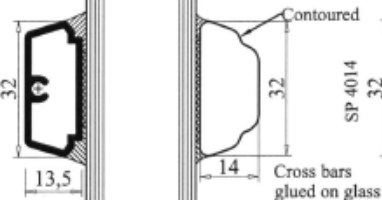

SP 3026/9

Duplex

SP 3026/9

Duplex

SP 4014

Cross bars
glued on glass

SP 4014

SP 4014

Cross bars
glued on glass

SP 4014

Contoured

4/18/4

4/10/4/10/4

PAVADINIMAS:

Internal grills;
duplex; cross bars
glued on glass

BRĖŽINIO NR.: IV68CORA/P02/234