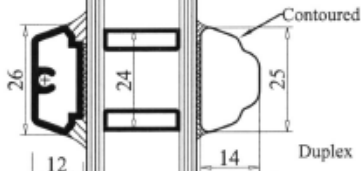

SP 3026/9

Duplex

SP 3026/9

Duplex

SP 4014

Cross bars
glued on glass

SP 4014

SP 4014

Cross bars
glued on glass

SP 4014

Contoured

4/18/4

4/10/4/10/4

PAVADINIMAS:

Internal grills;
duplex; cross bars
glued on glass

BRĖŽINIO NR.: IV68CORA/P02/234